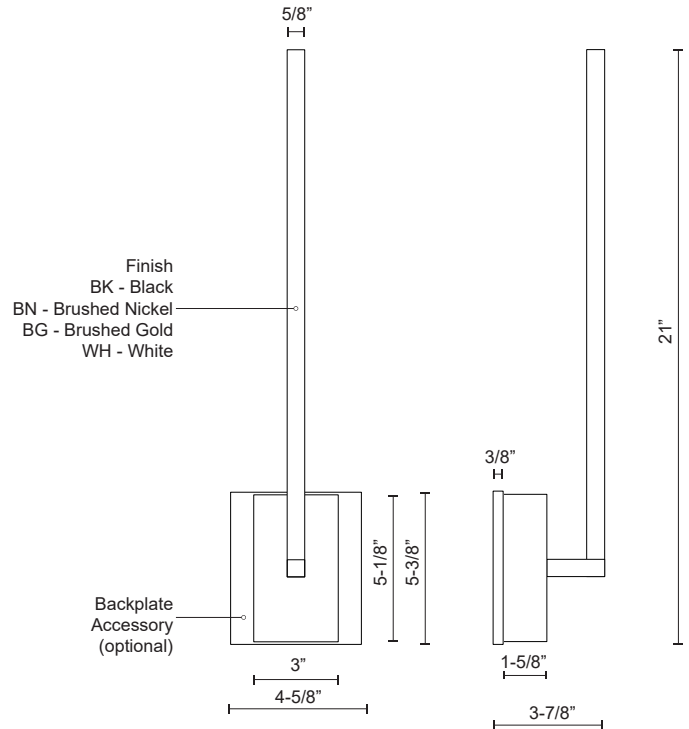

PANDORA WS25118

WALL

PROJECT

WS25118-BG
Brushed Gold

WS25118-BN
Brushed Nickel

WS25118-BK
Black

WS25118-WH
White

SPECIFICATION DETAILS

Fixture Dimensions	W4-5/8" x H21" x E3-7/8"
Light Source	LED with DC Driver
Wattage	15W
Total Lumens	1190lm
Delivered Lumens	BK-325lm*; BN-575lm*; WH-710lm;
Voltage	120V
Color Temperature	3000K
CRI (Ra)	90CRI
Optional Color Temps	2700K - 5000K Available, Minimum Order Quantities Apply
LED Rated Life	50,000 hours
Dimming	100% - 10%, TRIAC or ELV Dimmer (Not Included)
Diffuser Details	White Acrylic Diffuser
ADA Compliant	Yes
Location	Dry
Illumination Direction	Fontlight Illumination
Mounting Style	All Orientation; Wall;
CEC Title 24 JA8	Yes, JA8-2022
Canopy Dimensions	W4-5/8" x H5-3/8" x E3/8"
Paint Finish	BG01; BK02; BN02; WH02;

* For custom options, consult factory for details.

* For warranty information, please visit www.kuzcolighting.com/warranty

DESCRIPTION

Square profile linear aluminum with rectangular wall mount. Inset opal polymeric diffuser. Finely textured plate or powder-coated finish. Wall emitting light with rotational adjustment.